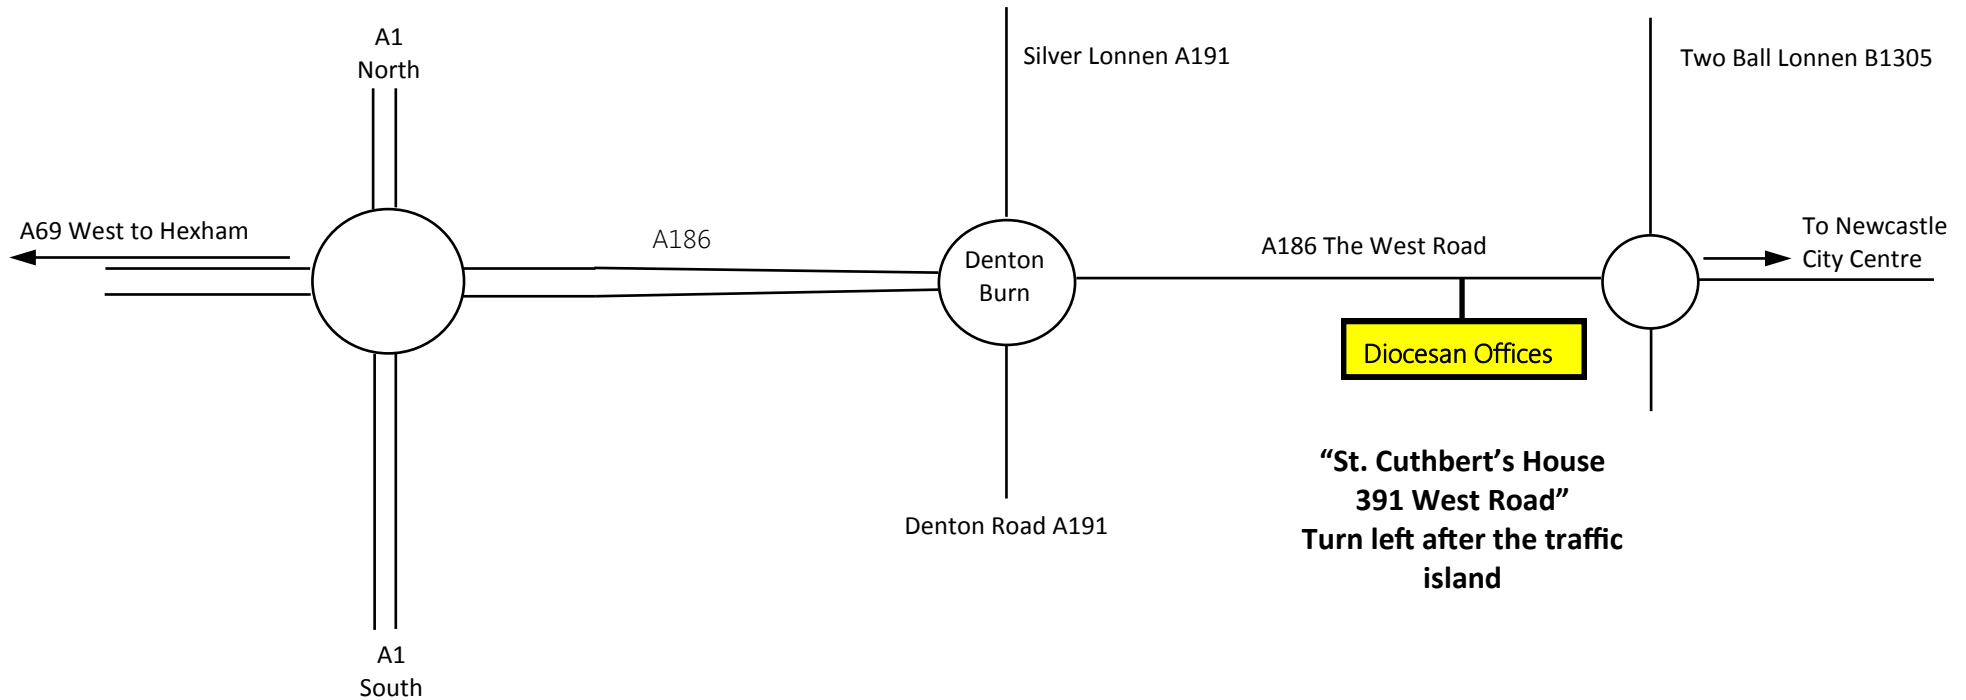

WHERE TO FIND US

Note: Car drivers coming from the West along the West Road **cannot turn right** into the entrance.
Please continue past the Fox & Hounds Pub and Citroen Garage, to the mini roundabout (A186/B1305)
and drive right round the roundabout to enable a left-hand turn after the shops.

DIRECTIONS TO ST. CUTHBERT'S HOUSE:

BY ROAD FROM:

The South: Leave the A1 'Western Bypass' at the A69/A186 slip road turning right (3rd exit) onto the A186 towards Newcastle City Centre. Go straight over the next roundabout (Denton Pub on your left) and up the bank (you will pass St. Cuthbert's House just at the brow of the hill). Continue past the Fox & Hounds Pub and Citroen Garage to the mini roundabout at the A186/B1305 junction, double-back right round the roundabout to enable a left-hand turn after the shops. The entrance to 'St. Cuthbert's House, 391 West Road' is left just after the traffic island, immediately before the 40 mph sign.

The North: Leave the A1 'Western Bypass' on the A69/A186 slip road turning left at the roundabout (1st exit) onto the A186 towards Newcastle City Centre, and follow directions as above.

BY RAIL: Newcastle Central Station is situated in the Southern end of the City Centre close to St. Mary's R.C. Cathedral and is the nearest mainline station. It is approximately 3 miles East from St. Cuthbert's House.

BY AIR: Newcastle Airport is situated approximately 6 miles North of Newcastle and St. Cuthbert's House. There is a Metro train station at the Airport and the nearest train station to St. Cuthbert's House is Newcastle Central Station where you can take a taxi or bus to your destination.